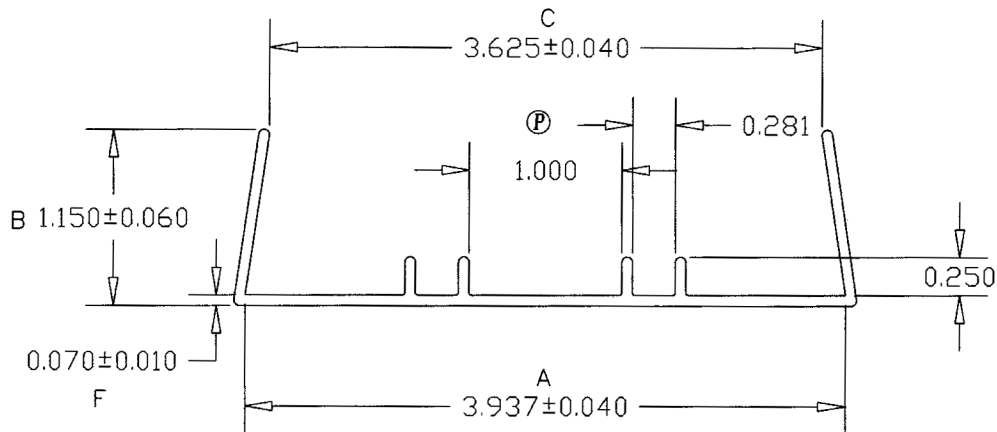

.070 ± .010 WALL THICKNESS

CUSTOM PLASTICS, INC.

WOODPECKER PROTECTOR

CATALOG # CPI-01000E

MAT'L: PVC

CATALOG # CPI-08000E

REV. 4-4-03