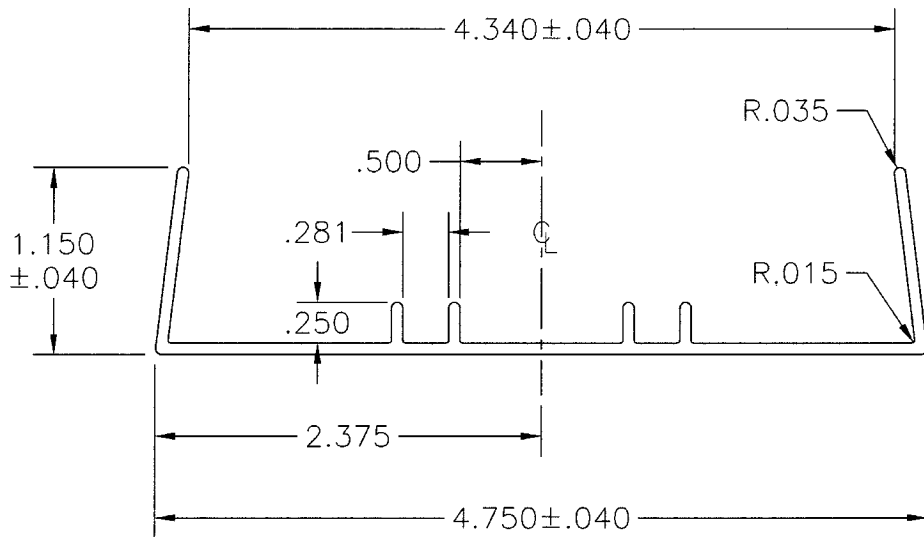

WALL THICKNESS $.070 \pm .010$

CUSTOM PLASTICS, INC.

WIDE WOODPECKER PROTECTOR

MAT'L: REPRO PVC

CATALOG # CPI-08475

REV. 1-10-03